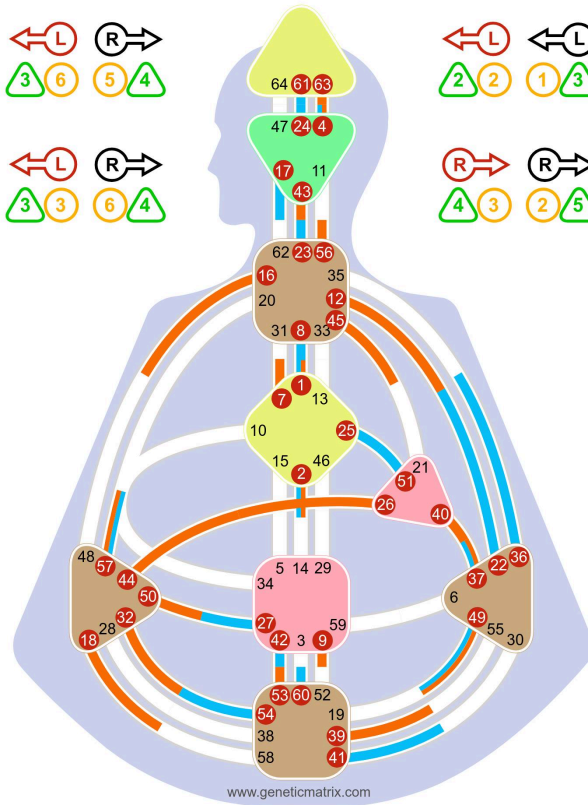

### **Embracing the Journey**

The Chiron Return is not just a personal milestone—it is a universal invitation to evolve into the Role Model phase of the 84-year life cycle of the Uranian 9-Centered Human. Whether you are a 6th Line or not, this period calls you to embody the wisdom of your journey and inspire others through your authenticity and alignment.

## Leonardo DiCaprio

- 4.2 ☉ 1.6 ▲
- ▲ 49.2 ☊ 2.6
- ▼ 26.1 ♉ 9.5
- 45.1 ♋ 16.5
- 12.3 ☾ 57.1 ▼
- 7.4 ♀ 50.4
- ▼ 56.3 ♀ 43.2
- ▲ 40.6 ♂ 44.3
- ▲ 63.5 ♃ 37.3 ★
- 39.5 ♅ 53.4
- 32.4 ♁ 50.4
- 9.2 ♃ 9.4
- ▲ 18.2 ♀ 18.5