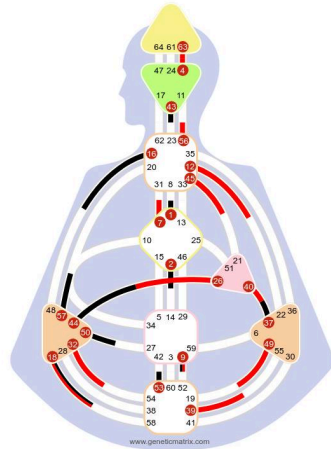

### WELCOME

Leonardo, the chart displayed is your Quantum Chiron Return. In the left-hand column below your name are the unconscious (Design) and conscious (Personality) Gates, Lines, and Planets. To the right are the Chiron Return details. Your Foundation Chart details appear to the right of this welcome message, serving as a reminder to always follow your Inner Authority and Strategy.

### FOUNDATION CHART

- Type** Projector
- Profile** 6/2 - Role Model / Hermit
- Strategy** Wait for Invitation
- Authority** Solar Plexus

PRINT THIS PAGE

Leonardo DiCaprio

- 4.2 ☉ 1.6 ▲
- ▲ 49.2 ⊕ 2.6
- ▼ 26.1 ♀ 9.5
- 45.1 ♀ 16.5
- ▼ 12.3 ☾ 57.1
- 7.4 ♀ 50.4
- ▼ 56.3 ♀ 43.2
- ▲ 40.6 ♂ 44.3
- ▲ 63.5 ♃ 37.3 ★
- 39.5 ♃ 53.4
- 32.4 ♃ 50.4
- 9.2 ♃ 9.4
- ▲ 18.2 ♃ 18.5