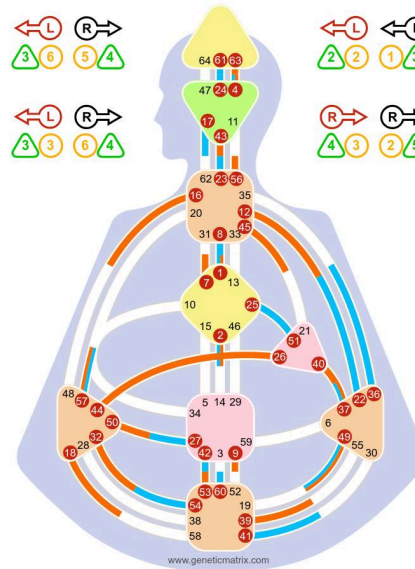

### WELCOME

Leonardo, the chart displayed is your Quantum Chiron Return. In the left-hand column below your name are the unconscious (Design) and conscious (Personality) Gates, Lines, and Planets. To the right are the Chiron Return details. Your Foundation Chart details appear to the right of this welcome message, serving as a reminder to always follow your Inner Authority and Strategy.

### FOUNDATION CHART

- Type** Projector
- Profile** 6/2 - Role Model / Hermit
- Strategy** Wait for Invitation
- Authority** Solar Plexus

PRINT THIS PAGE

Leonardo DiCaprio

- 4.2 ☉ 1.6 ▲
- ▲ 49.2 ⊕ 2.6
- ▼ 26.1 ♀ 9.5
- 45.1 ♀ 16.5
- ▼ 12.3 ☾ 57.1
- 7.4 ♀ 50.4
- ▼ 56.3 ♀ 43.2
- ▲ 40.6 ♂ 44.3
- ▲ 63.5 ♃ 37.3 ★
- 39.5 ♃ 53.4
- 32.4 ♃ 50.4
- 9.2 ♃ 9.4
- ▲ 18.2 ♃ 18.5