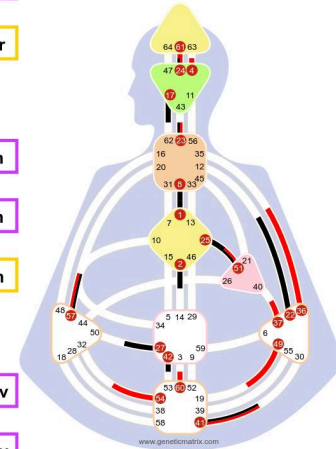

Chiron Return

- Pe-Exp ▼ 49.1 ☉ 2.5 ▼ Pe-Exp
- Pe-Exp ▼ 4.1 ⊕ 1.5 Pe-Exp
- Ed-Dir 51.3 ♀ 51.1 Ed-Dir
- Env 57.3 ♀ 57.1 Env
- Env 60.1 ☾ 27.2 ▲ Pe-Pn
- Env 41.4 ♀ 42.1 Pe-Pn
- Pe-Pn 54.5 ♀ 24.2 ▼ Ed-Pn
- Ed-Pn 61.6 ♂ 17.2 Env
- Ed-Dev 24.1 ♃ 8.2 ★ Pe-Dev
- Env ▲ 37.2 ♃ 22.1 ▲ Pe-Dev
- Pe-Dev 23.1 ♃ 23.5 Pe-Dev
- Env 36.4 ♃ 25.1 ▲ Ed-Dev
- Env 60.5 ♃ 41.1 ▼ Env