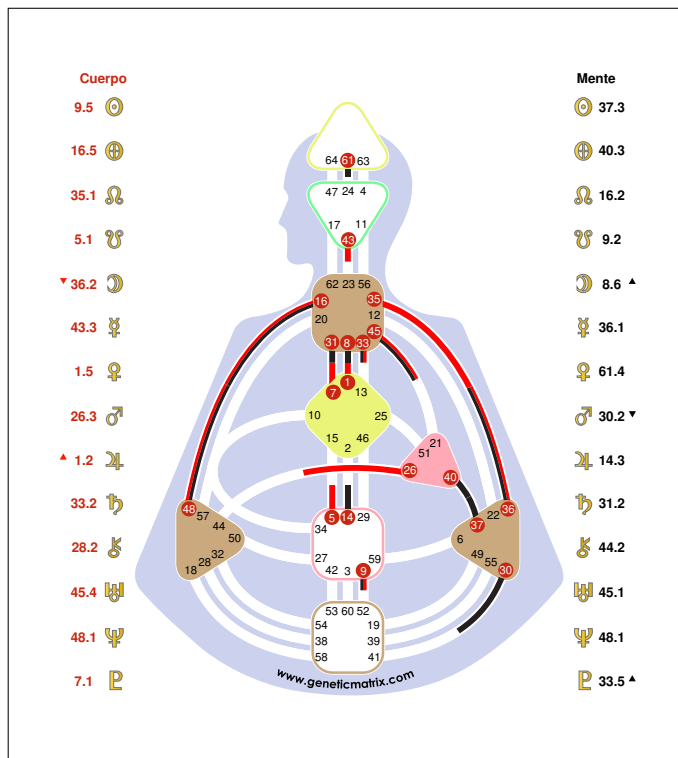

Carta Individual - Carta del Cliente y Quirón

Carta individual Alan Guth	Human Design Software from Genetic Matrix

Tipo: Manifiestador Emocional	Temas: La paz o la cólera
Perfil: 3/5 - Mártir / Hereje	Fecha de Nacimiento: 27 February 1947, 16:37
Definición: Definición Singular	Fecha de Nacimiento: 27 February 1947, 11:37
Autoridad interna: Plexo Solar □	Fecha de Diseño (UTC): 13 December 1946, 00:43:13
Estrategia: Informar e iniciar	Lugar de Nacimiento: Perth Amboy, NJ, United States
Encarnación Cruz: Planificación 1	

Licensed to: GM ProTest, Pro Member, Genetic Matrix