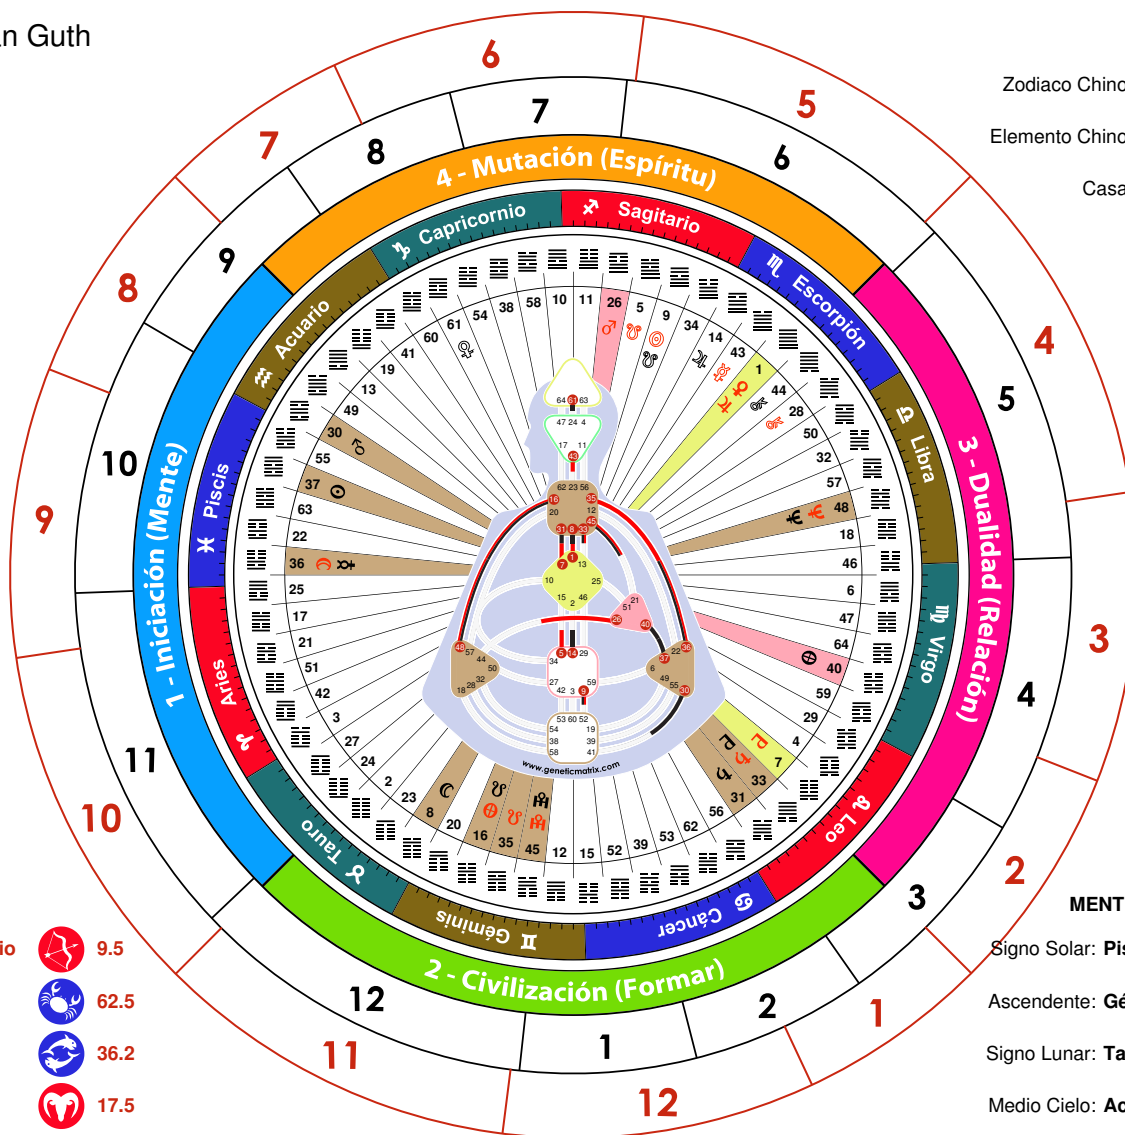

- Career and profession.
- Contribution to society.
- Position in society.
- Social standing.
- Reputation
- Material success and position.
- How we carve out an identity for ourselves.
- Achievement
- Authority figures
- Paternal figures
- The father or most "paternal" parent/caregiver.
- Bosses
- Governments
- Attitude towards responsibility.
- Attitude towards abiding by the law.
- Desire for achievement.
- The tenth house is an angular house. Its natural sign ruler is Capricorn and its natural planetary ruler is Saturn.

Carta Natal Astral Con HD - Mandala Astral Cuántica

Nombre: Alan Guth

Zodiaco Chino: Pig

Elemento Chino: Fire

Casa: Placidus

CUERPO

- Signo Solar: **Sagitario** 9.5
- Ascendente: **Cáncer** 62.5
- Signo Lunar: **Piscis** 36.2
- Medio Cielo: **Aries** 17.5

MENTE

- Signo Solar: **Piscis** 37.3
- Ascendente: **Géminis** 12.2
- Signo Lunar: **Tauro** 8.6
- Medio Cielo: **Acuario** 30.6

Carta Natal Astral Con HD - Mandala Astral de la Mente

Nombre: Alan Guth

Signo Solar **Piscis**