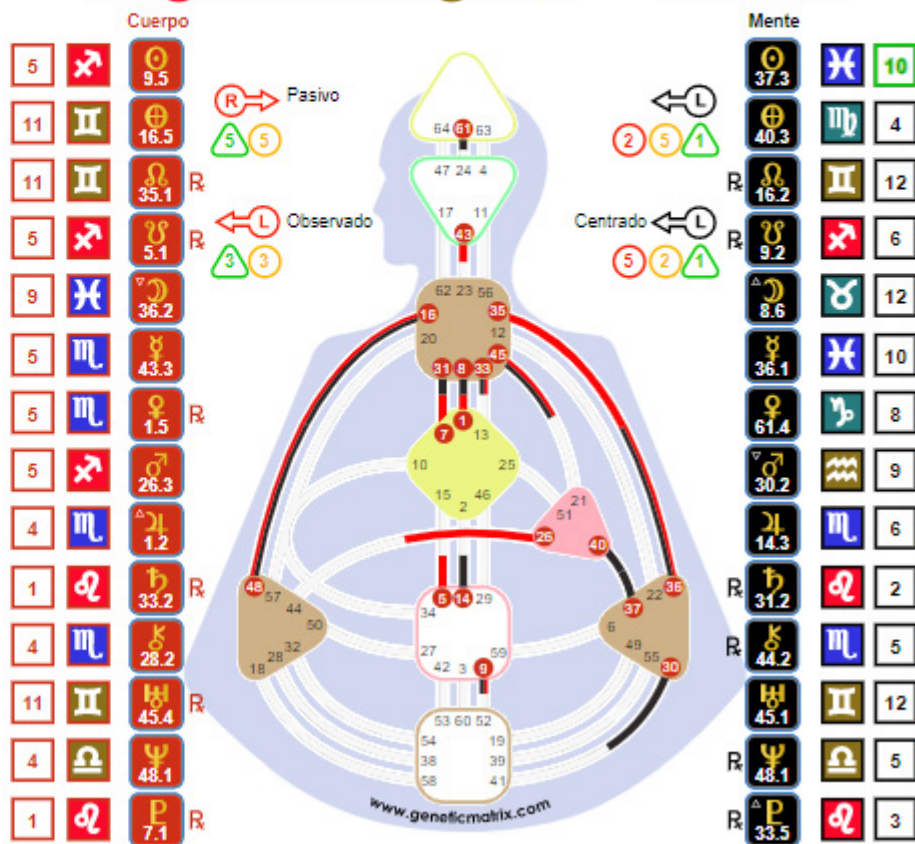

Cuerpo
Sagitario 9.5 Signo Solar 37.3
Cáncer 62.5 Ascendente 12.2
Aries 17.5 Medio Cielo 30.6

Mente
Piscis
Géminis
Acuario

Chino
Zodiaco: Puerco
Elemento: Fuego
Casa: Placidus

10th House

Career/Profession, Responsibility, Reputation, & Standing

- Career and profession.
- Contribution to society.
- Position in society.
- Social standing.
- Reputation
- Material success and position.
- How we carve out an identity for ourselves.
- Achievement
- Authority figures
- Paternal figures
- The father or most "paternal" parent/caregiver.
- Bosses
- Governments
- Attitude towards responsibility.
- Attitude towards abiding by the law.
- Desire for achievement.
- The tenth house is an angular house. Its natural sign ruler is Capricorn and its natural planetary ruler is Saturn.